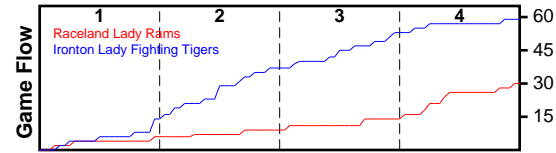

# Raceland Lady Rams

12/23/16 Raceland Lady Rams at Ironton Lady Fighting

	1	2	3	4	T
Raceland Lady	6	3	5	16	30
Ironton Lady	14	23	16	6	59

#	Name	G	MIN	FGM	FGA	FG%	2PM	2PA	2P%	3PM	3PA	3P%	FTM	FTA	FT%	OREB	DREB	REB	AST	STL	BLK	DEF	TO	PF	CHG	PM	PTS
3	Lauren Runyon	1	28	3	14	.214	1	6	.167	2	8	.250	4	8	.500	0	11	11	0	1	0	0	5	1	0	-31	12
10	Adriana Flocker	1	8	0	2	.000	0	0	.000	0	2	.000	0	0	.000	1	0	1	0	1	0	0	1	1	0	-14	0
11	Morgan Curley	1	26	1	4	.250	1	4	.250	0	0	.000	0	0	.000	3	2	5	0	3	0	0	1	1	0	-25	2
12	Reagan West	1	8	0	0	.000	0	0	.000	0	0	.000	0	0	.000	0	0	0	0	1	0	0	2	0	0	-12	0
14	Whitney Lute	1	25	0	0	.000	0	0	.000	0	0	.000	0	0	.000	0	0	0	0	0	0	0	3	0	0	-26	0
20	Trinity Crisp	1	3	0	1	.000	0	1	.000	0	0	.000	0	0	.000	0	0	0	0	0	0	0	0	0	0	2	0
21	Carissa Hendricks	0	0	0	0	.000	0	0	.000	0	0	.000	0	0	.000	0	0	0	0	0	0	0	0	0	0	0	0
22	Brooklyn Boyd	1	7	1	2	.500	1	1	1.000	0	1	.000	0	2	.000	1	1	2	0	0	0	0	1	1	0	-6	2
24	Shalyn West	1	3	1	1	1.000	1	1	1.000	0	0	.000	0	0	.000	0	0	0	0	0	0	0	0	0	0	2	2
30	Emilee Garvin	1	18	1	4	.250	1	3	.333	0	1	.000	2	2	1.000	1	1	2	1	0	0	0	3	1	0	-6	4
32	Lynzi Burton	1	5	0	0	.000	0	0	.000	0	0	.000	0	0	.000	0	0	0	0	0	0	0	3	0	2	0	
33	Sierra Maynard	1	7	0	1	.000	0	1	.000	0	0	.000	0	0	.000	0	0	0	0	0	0	0	1	0	0	-10	0
43	Brianna Evans	0	0	0	0	.000	0	0	.000	0	0	.000	0	0	.000	0	0	0	0	0	0	0	0	0	0	0	0
44	Chloe Collins	1	26	4	11	.364	4	6	.667	0	5	.000	0	3	.000	0	3	3	0	0	0	0	3	1	0	-23	8
55	Ragan Adkins	1	3	0	0	.000	0	0	.000	0	0	.000	0	0	.000	0	0	0	0	0	0	0	0	0	0	2	0
	TEAM	1	0	0	0	.000	0	0	.000	0	0	.000	0	0	.000	4	0	4	0	0	0	0	0	0	0	0	0
	<b>TOTALS</b>	<b>1</b>	<b>32</b>	<b>11</b>	<b>40</b>	<b>.275</b>	<b>9</b>	<b>23</b>	<b>.391</b>	<b>2</b>	<b>17</b>	<b>.118</b>	<b>6</b>	<b>15</b>	<b>.400</b>	<b>10</b>	<b>18</b>	<b>28</b>	<b>1</b>	<b>6</b>	<b>0</b>	<b>0</b>	<b>20</b>	<b>9</b>	<b>0</b>	<b>-29</b>	<b>30</b>