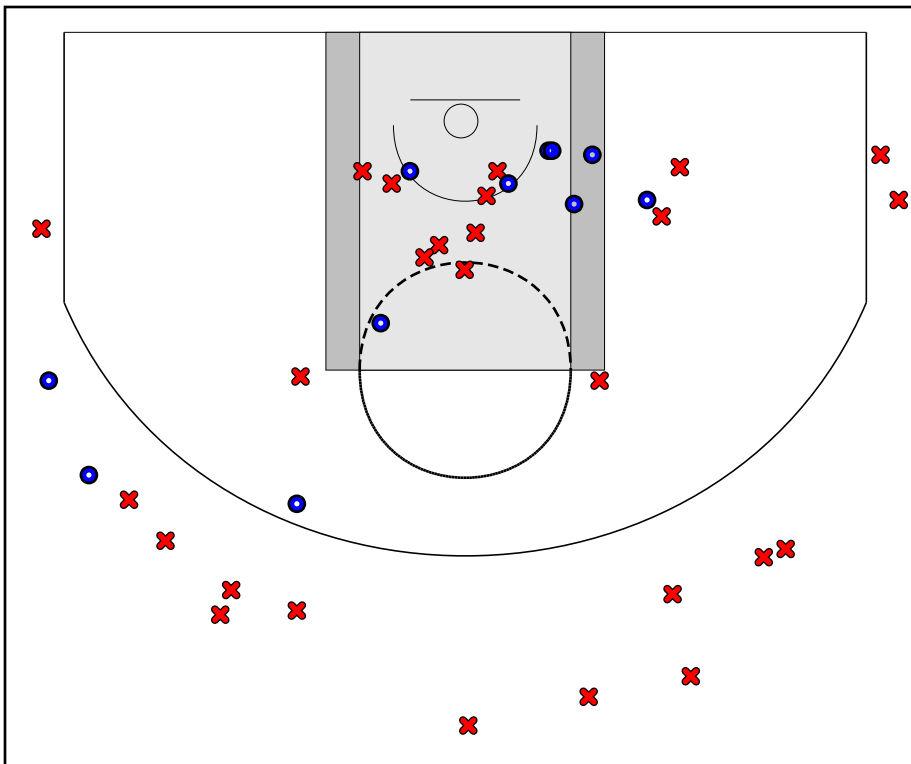

Game Summary Comparison

Statistic	Raceland Lady Rams	Ironton Lady Fighting Tigers
Points	30	59
<i>Field Goals</i>	11 / 40	25 / 53
<i>2 Point</i>	9 / 23	21 / 46
<i>3 Point</i>	2 / 17	4 / 7
<i>Free Throws</i>	6 / 15	5 / 13
Assists	1	9
Rebounds	28	36
<i>Offensive</i>	10	14
<i>Defensive</i>	18	22
Blocks	0	3
Steals	6	13
Deflections	0	0
Turnovers	20	13
Charges Taken	0	0
Personal Fouls	9	11

Raceland Lady Rams