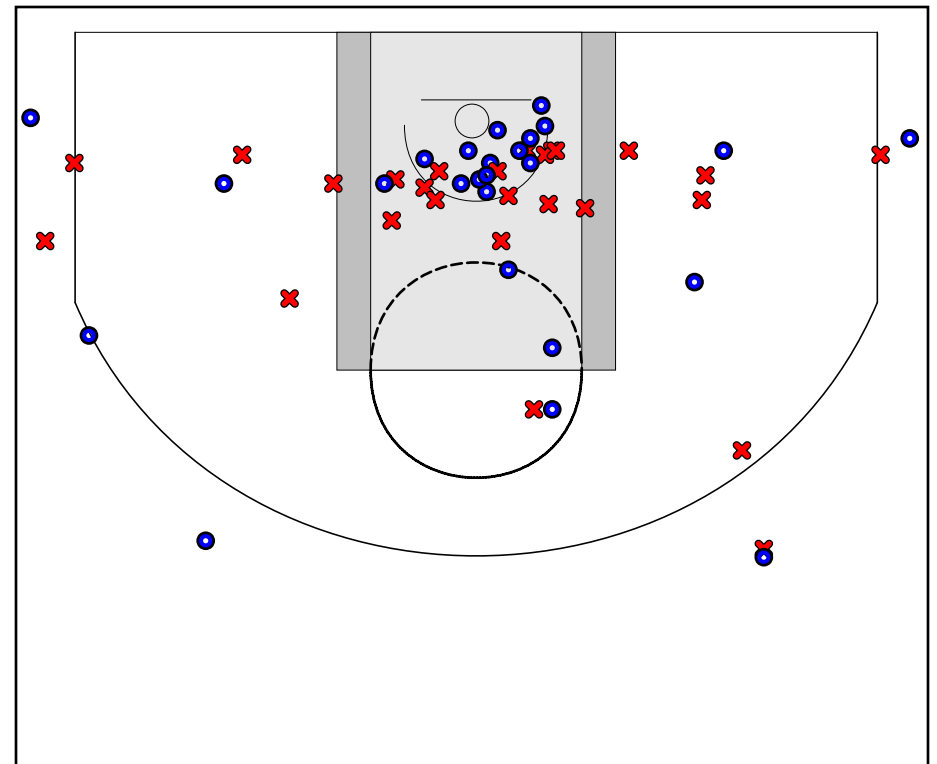

Ironton Lady Fighting Tigers