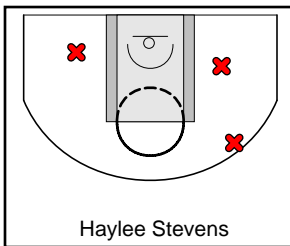

#	Name	G	MIN	FGM	FGA	FG%	2PM	2PA	2P%	3PM	3PA	3P%	FTM	FTA	FT%	OREB	DREB	REB	AST	STL	BLK	DEF	TO	PF	CHG	PM	PTS
2	Lydia Hannon	0	0	0	0	.000	0	0	.000	0	0	.000	0	0	.000	0	0	0	0	0	0	0	0	0	0	0	0
4	Elli Williams	1	8	1	1	1.000	1	1	1.000	0	0	.000	0	1	.000	0	0	0	0	1	0	0	0	1	0	-10	2
5	Lexi Wise	1	21	8	11	.727	6	9	.667	2	2	1.000	3	4	.750	3	3	6	1	2	0	0	2	2	0	29	21
10	Riley Schreck	1	21	4	5	.800	4	5	.800	0	0	.000	0	0	.000	3	2	5	2	2	0	0	1	0	0	17	8
11	Faith Hughes	1	1	0	0	.000	0	0	.000	0	0	.000	0	0	.000	0	0	0	0	0	0	0	0	0	0	0	0
14	Shay Cox	1	3	0	0	.000	0	0	.000	0	0	.000	0	0	.000	0	0	0	0	0	0	0	0	0	0	-2	0
21	Reece Stager	1	4	0	0	.000	0	0	.000	0	0	.000	0	2	.000	1	0	1	0	0	0	0	1	0	0	-2	0
22	Haylee Stevens	1	12	0	3	.000	0	3	.000	0	0	.000	0	0	.000	0	0	0	1	0	0	0	1	2	0	6	0
23	Sydney Webb	1	23	3	9	.333	1	7	.143	2	2	1.000	0	0	.000	2	4	6	3	4	0	0	1	1	0	34	8
24	Alyssa Lewis	1	24	6	14	.429	6	11	.545	0	3	.000	2	4	.500	0	1	1	1	0	0	0	4	1	0	22	14
33	Katie Boyer	1	9	0	1	.000	0	1	.000	0	0	.000	0	0	.000	0	2	2	1	1	0	0	1	0	0	8	0
34	Sophie Caines	1	2	0	0	.000	0	0	.000	0	0	.000	0	2	.000	1	1	2	0	0	0	0	1	0	0	-3	0
42	Taiya Hamlet	1	13	1	4	.250	1	4	.250	0	0	.000	0	0	.000	3	3	6	0	0	0	0	0	3	0	21	2
44	Lexie Arden	1	25	2	5	.400	2	5	.400	0	0	.000	0	0	.000	1	4	5	0	3	3	0	1	1	0	25	4
	TEAM	1	0	0	0	.000	0	0	.000	0	0	.000	0	0	.000	0	2	2	0	0	0	0	0	0	0	0	0
	TOTALS	1	32	25	53	.472	21	46	.457	4	7	.571	5	13	.385	14	22	36	9	13	3	0	13	11	0	29	59