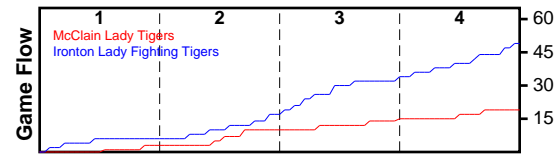

# McClain Lady Tigers

12/22/17 McClain Lady Tigers at Ironton Lady Fighting T

	1	2	3	4	T
McClain Lady	3	7	4	5	19
Ironton Lady	6	11	15	17	49

#	Name	G	MIN	FGM	FGA	FG%	2PM	2PA	2P%	3PM	3PA	3P%	FTM	FTA	FT%	OREB	DREB	REB	AST	STL	BLK	DEF	TO	PF	CHG	PM	PTS
1	Maddy Stegbauer	1	21	0	4	.000	0	4	.000	0	0	.000	2	2	1.000	1	2	3	0	1	0	0	8	1	0	-27	2
3	Cierra Bolender	0	0	0	0	.000	0	0	.000	0	0	.000	0	0	.000	0	0	0	0	0	0	0	0	0	0	0	0
4	Emma Stegbauer	1	31	2	11	.182	2	9	.222	0	2	.000	3	4	.750	5	3	8	1	2	0	0	6	1	0	-30	7
12	Macie Adams	1	6	0	2	.000	0	0	.000	0	2	.000	0	0	.000	0	2	2	0	0	0	0	1	0	0	-7	0
20	Kelli Uhrig	1	14	1	4	.250	1	1	1.000	0	3	.000	0	0	.000	1	1	2	1	0	0	0	4	0	0	-6	2
22	Hunter Scott	1	10	1	5	.200	1	5	.200	0	0	.000	0	0	.000	7	0	7	0	0	0	0	1	2	0	-9	2
24	Kyla Burchett	1	24	2	16	.125	1	12	.083	1	4	.250	0	2	.000	0	2	2	0	1	0	0	1	0	0	-24	5
30	Bryn Karnes	1	20	0	4	.000	0	4	.000	0	0	.000	1	2	.500	2	2	4	0	1	1	0	0	3	0	-15	1
31	Liz Kegley	0	0	0	0	.000	0	0	.000	0	0	.000	0	0	.000	0	0	0	0	0	0	0	0	0	0	0	0
33	Hannah Smith	1	8	0	0	.000	0	0	.000	0	0	.000	0	3	.000	0	0	0	0	1	0	0	0	1	0	-6	0
35	Mikenzie Coleman	1	11	0	2	.000	0	2	.000	0	0	.000	0	1	.000	0	3	3	0	1	0	0	0	0	0	-4	0
40	Jaelyn Pitzer	1	22	0	6	.000	0	2	.000	0	4	.000	0	0	.000	1	1	2	0	1	0	0	2	1	0	-22	0
	TEAM	1	0	0	0	.000	0	0	.000	0	0	.000	0	0	.000	2	3	5	0	0	0	0	0	0	0	0	0
	<b>TOTALS</b>	<b>1</b>	<b>32</b>	<b>6</b>	<b>54</b>	<b>.111</b>	<b>5</b>	<b>39</b>	<b>.128</b>	<b>1</b>	<b>15</b>	<b>.067</b>	<b>6</b>	<b>14</b>	<b>.429</b>	<b>19</b>	<b>19</b>	<b>38</b>	<b>2</b>	<b>8</b>	<b>1</b>	<b>0</b>	<b>23</b>	<b>9</b>	<b>0</b>	<b>-30</b>	<b>19</b>