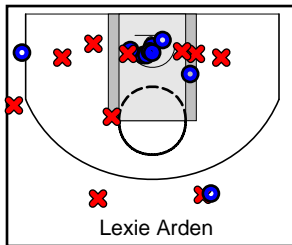

#	Name	G	MIN	FGM	FGA	FG%	2PM	2PA	2P%	3PM	3PA	3P%	FTM	FTA	FT%	OREB	DREB	REB	AST	STL	BLK	DEF	TO	PF	CHG	PM	PTS
2	Riley Schreck	1	27	3	7	.429	3	4	.750	0	3	.000	0	0	.000	0	3	3	3	1	0	0	2	2	0	22	6
4	Samantha LaFon	0	0	0	0	.000	0	0	.000	0	0	.000	0	0	.000	0	0	0	0	0	0	0	0	0	0	0	0
5	Lexi Wise	1	14	2	6	.333	2	6	.333	0	0	.000	0	0	.000	2	5	7	5	5	1	0	3	2	0	16	4
10	Lydia Hannan	0	0	0	0	.000	0	0	.000	0	0	.000	0	0	.000	0	0	0	0	0	0	0	0	0	0	0	0
11	Lilly Zornes	1	15	0	0	.000	0	0	.000	0	0	.000	0	0	.000	0	2	2	0	0	0	0	4	1	0	9	0
14	Elli Williams	1	29	2	4	.500	2	4	.500	0	0	.000	1	1	1.000	1	3	4	1	1	0	0	4	2	0	24	5
15	Kameren Arden	0	0	0	0	.000	0	0	.000	0	0	.000	0	0	.000	0	0	0	0	0	0	0	0	0	0	0	0
21	Reece Stager	0	0	0	0	.000	0	0	.000	0	0	.000	0	0	.000	0	0	0	0	0	0	0	0	0	0	0	0
22	Haylee Stevens	1	25	2	4	.500	2	4	.500	0	0	.000	0	0	.000	0	1	1	1	2	0	0	5	3	0	33	4
23	Lauren Wikoff	0	0	0	0	.000	0	0	.000	0	0	.000	0	0	.000	0	0	0	0	0	0	0	0	0	0	0	0
33	Katie Boyer	1	20	2	3	.667	2	3	.667	0	0	.000	0	0	.000	0	4	4	0	1	0	0	2	2	0	19	4
34	Sophie Caines	1	3	1	1	1.000	1	1	1.000	0	0	.000	0	0	.000	0	0	0	0	0	0	0	0	0	0	1	2
42	Meah Phillips	1	3	0	0	.000	0	0	.000	0	0	.000	0	0	.000	0	1	1	0	0	0	0	0	1	0	5	0
44	Lexie Arden	1	28	10	20	.500	8	15	.533	2	5	.400	2	2	1.000	0	9	9	1	2	6	0	3	3	0	21	24
	TEAM	1	0	0	0	.000	0	0	.000	0	0	.000	0	0	.000	1	5	6	0	0	0	0	0	0	0	0	0
	TOTALS	1	32	22	45	.489	20	37	.541	2	8	.250	3	3	1.000	4	33	37	11	12	7	0	23	16	0	30	49