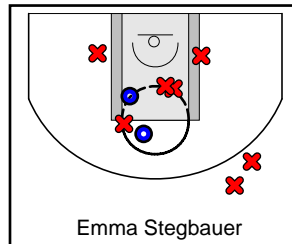

# McClain Lady Tigers

12/22/17 McClain Lady Tigers at Ironton Lady Fighting T

	1	2	3	4	T
McClain Lady	3	7	4	5	19
Ironton Lady	6	11	15	17	49

#	Name	G	MIN	FGM	FGA	FG%	2PM	2PA	2P%	3PM	3PA	3P%	FTM	FTA	FT%	OREB	DREB	REB	AST	STL	BLK	DEF	TO	PF	CHG	PM	PTS
1	Maddy Stegbauer	1	21	0	4	.000	0	4	.000	0	0	.000	2	2	1.000	1	2	3	0	1	0	0	8	1	0	-27	2
3	Cierra Bolender	0	0	0	0	.000	0	0	.000	0	0	.000	0	0	.000	0	0	0	0	0	0	0	0	0	0	0	0
4	Emma Stegbauer	1	31	2	11	.182	2	9	.222	0	2	.000	3	4	.750	5	3	8	1	2	0	0	6	1	0	-30	7
12	Macie Adams	1	6	0	2	.000	0	0	.000	0	2	.000	0	0	.000	0	2	2	0	0	0	0	1	0	0	-7	0
20	Kelli Uhrig	1	14	1	4	.250	1	1	1.000	0	3	.000	0	0	.000	1	1	2	1	0	0	0	4	0	0	-6	2
22	Hunter Scott	1	10	1	5	.200	1	5	.200	0	0	.000	0	0	.000	7	0	7	0	0	0	0	1	2	0	-9	2
24	Kyla Burchett	1	24	2	16	.125	1	12	.083	1	4	.250	0	2	.000	0	2	2	0	1	0	0	1	0	0	-24	5
30	Bryn Karnes	1	20	0	4	.000	0	4	.000	0	0	.000	1	2	.500	2	2	4	0	1	1	0	0	3	0	-15	1
31	Liz Kegley	0	0	0	0	.000	0	0	.000	0	0	.000	0	0	.000	0	0	0	0	0	0	0	0	0	0	0	0
33	Hannah Smith	1	8	0	0	.000	0	0	.000	0	0	.000	0	3	.000	0	0	0	0	1	0	0	0	1	0	-6	0
35	Mikenzie Coleman	1	11	0	2	.000	0	2	.000	0	0	.000	0	1	.000	0	3	3	0	1	0	0	0	0	0	-4	0
40	Jaelyn Pitzer	1	22	0	6	.000	0	2	.000	0	4	.000	0	0	.000	1	1	2	0	1	0	0	2	1	0	-22	0
	TEAM	1	0	0	0	.000	0	0	.000	0	0	.000	0	0	.000	2	3	5	0	0	0	0	0	0	0	0	0
	<b>TOTALS</b>	<b>1</b>	<b>32</b>	<b>6</b>	<b>54</b>	<b>.111</b>	<b>5</b>	<b>39</b>	<b>.128</b>	<b>1</b>	<b>15</b>	<b>.067</b>	<b>6</b>	<b>14</b>	<b>.429</b>	<b>19</b>	<b>19</b>	<b>38</b>	<b>2</b>	<b>8</b>	<b>1</b>	<b>0</b>	<b>23</b>	<b>9</b>	<b>0</b>	<b>-30</b>	<b>19</b>