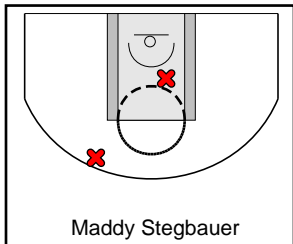

# McClain Lady Tigers

12/22/17 McClain Lady Tigers at Ironton Lady Fighting T

	1	2	3	4	T
McClain Lady	3	7	4	5	19
Ironton Lady	6	11	15	17	49

#	Name	G	MIN	FGM	FGA	FG%	2PM	2PA	2P%	3PM	3PA	3P%	FTM	FTA	FT%	OREB	DREB	REB	AST	STL	BLK	DEF	TO	PF	CHG	PM	PTS
1	Maddy Stegbauer	1	21	0	4	.000	0	4	.000	0	0	.000	2	2	1.000	1	2	3	0	1	0	0	8	1	0	-27	2
3	Cierra Bolender	0	0	0	0	.000	0	0	.000	0	0	.000	0	0	.000	0	0	0	0	0	0	0	0	0	0	0	0
4	Emma Stegbauer	1	31	2	11	.182	2	9	.222	0	2	.000	3	4	.750	5	3	8	1	2	0	0	6	1	0	-30	7
12	Macie Adams	1	6	0	2	.000	0	0	.000	0	2	.000	0	0	.000	0	2	2	0	0	0	0	1	0	0	-7	0
20	Kelli Uhrig	1	14	1	4	.250	1	1	1.000	0	3	.000	0	0	.000	1	1	2	1	0	0	0	4	0	0	-6	2
22	Hunter Scott	1	10	1	5	.200	1	5	.200	0	0	.000	0	0	.000	7	0	7	0	0	0	0	1	2	0	-9	2
24	Kyla Burchett	1	24	2	16	.125	1	12	.083	1	4	.250	0	2	.000	0	2	2	0	1	0	0	1	0	0	-24	5
30	Bryn Karnes	1	20	0	4	.000	0	4	.000	0	0	.000	1	2	.500	2	2	4	0	1	1	0	0	3	0	-15	1
31	Liz Kegley	0	0	0	0	.000	0	0	.000	0	0	.000	0	0	.000	0	0	0	0	0	0	0	0	0	0	0	0
33	Hannah Smith	1	8	0	0	.000	0	0	.000	0	0	.000	0	3	.000	0	0	0	0	1	0	0	0	1	0	-6	0
35	Mikenzie Coleman	1	11	0	2	.000	0	2	.000	0	0	.000	0	1	.000	0	3	3	0	1	0	0	0	0	0	-4	0
40	Jaelyn Pitzer	1	22	0	6	.000	0	2	.000	0	4	.000	0	0	.000	1	1	2	0	1	0	0	2	1	0	-22	0
	TEAM	1	0	0	0	.000	0	0	.000	0	0	.000	0	0	.000	2	3	5	0	0	0	0	0	0	0	0	0
	<b>TOTALS</b>	<b>1</b>	<b>32</b>	<b>6</b>	<b>54</b>	<b>.111</b>	<b>5</b>	<b>39</b>	<b>.128</b>	<b>1</b>	<b>15</b>	<b>.067</b>	<b>6</b>	<b>14</b>	<b>.429</b>	<b>19</b>	<b>19</b>	<b>38</b>	<b>2</b>	<b>8</b>	<b>1</b>	<b>0</b>	<b>23</b>	<b>9</b>	<b>0</b>	<b>-30</b>	<b>19</b>