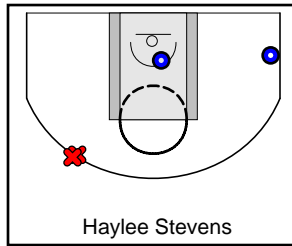

#	Name	G	MIN	FGM	FGA	FG%	2PM	2PA	2P%	3PM	3PA	3P%	FTM	FTA	FT%	OREB	DREB	REB	AST	STL	BLK	DEF	TO	PF	CHG	PM	PTS
2	Riley Schreck	1	27	3	7	.429	3	4	.750	0	3	.000	0	0	.000	0	3	3	3	1	0	0	2	2	0	22	6
4	Samantha LaFon	0	0	0	0	.000	0	0	.000	0	0	.000	0	0	.000	0	0	0	0	0	0	0	0	0	0	0	0
5	Lexi Wise	1	14	2	6	.333	2	6	.333	0	0	.000	0	0	.000	2	5	7	5	5	1	0	3	2	0	16	4
10	Lydia Hannan	0	0	0	0	.000	0	0	.000	0	0	.000	0	0	.000	0	0	0	0	0	0	0	0	0	0	0	0
11	Lilly Zornes	1	15	0	0	.000	0	0	.000	0	0	.000	0	0	.000	0	2	2	0	0	0	0	4	1	0	9	0
14	Elli Williams	1	29	2	4	.500	2	4	.500	0	0	.000	1	1	1.000	1	3	4	1	1	0	0	4	2	0	24	5
15	Kameren Arden	0	0	0	0	.000	0	0	.000	0	0	.000	0	0	.000	0	0	0	0	0	0	0	0	0	0	0	0
21	Reece Stager	0	0	0	0	.000	0	0	.000	0	0	.000	0	0	.000	0	0	0	0	0	0	0	0	0	0	0	0
22	Haylee Stevens	1	25	2	4	.500	2	4	.500	0	0	.000	0	0	.000	0	1	1	1	2	0	0	5	3	0	33	4
23	Lauren Wikoff	0	0	0	0	.000	0	0	.000	0	0	.000	0	0	.000	0	0	0	0	0	0	0	0	0	0	0	0
33	Katie Boyer	1	20	2	3	.667	2	3	.667	0	0	.000	0	0	.000	0	4	4	0	1	0	0	2	2	0	19	4
34	Sophie Caines	1	3	1	1	1.000	1	1	1.000	0	0	.000	0	0	.000	0	0	0	0	0	0	0	0	0	0	1	2
42	Meah Phillips	1	3	0	0	.000	0	0	.000	0	0	.000	0	0	.000	0	1	1	0	0	0	0	0	1	0	5	0
44	Lexie Arden	1	28	10	20	.500	8	15	.533	2	5	.400	2	2	1.000	0	9	9	1	2	6	0	3	3	0	21	24
	TEAM	1	0	0	0	.000	0	0	.000	0	0	.000	0	0	.000	1	5	6	0	0	0	0	0	0	0	0	0
	TOTALS	1	32	22	45	.489	20	37	.541	2	8	.250	3	3	1.000	4	33	37	11	12	7	0	23	16	0	30	49