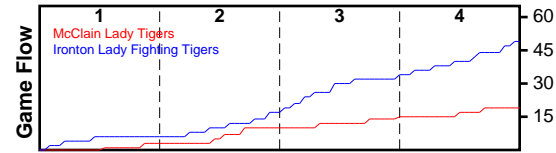

Ironton Lady Fighting Tigers

12/22/17 McClain Lady Tigers at Ironton Lady Fighting T

	1	2	3	4	T
McClain Lady	3	7	4	5	19
Ironton Lady	6	11	15	17	49