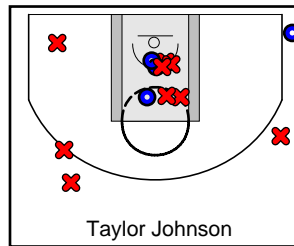

Pickerington Central Lady Tigers

12/21/13 Pickerington Central Lady Tigers at Ironton Lady Fighting

	1	2	T
Pickerington	10	13	23
Ironton Lady	8	8	16

#	Name	G	MIN	FGM	FGA	FG%	2PM	2PA	2P%	3PM	3PA	3P%	FTM	FTA	FT%	OREB	DREB	REB	AST	STL	BLK	DEF	TO	PF	CHG	PM	PTS
4	Katrina Williams	1	31	8	19	.421	2	8	.250	6	11	.545	1	4	.250	2	2	4	1	2	0	0	0	1	0	25	23
5	Kennedy Jones	1	5	1	2	.500	1	2	.500	0	0	.000	2	2	1.000	2	1	3	0	0	0	0	0	1	0	17	4
10	Aajah Hawkins	0	0	0	0	.000	0	0	.000	0	0	.000	0	0	.000	0	0	0	0	0	0	0	0	0	0	0	0
11	Amari Hawkins	1	32	4	9	.444	4	9	.444	0	0	.000	4	5	.800	1	5	6	0	0	0	0	1	1	0	24	12
14	Rachael Beller	0	0	0	0	.000	0	0	.000	0	0	.000	0	0	.000	0	0	0	0	0	0	0	0	0	0	0	0
15	Monica Shrimp	0	0	0	0	.000	0	0	.000	0	0	.000	0	0	.000	0	0	0	0	0	0	0	0	0	0	0	0
20	Lydia Hedgepeth	0	0	0	0	.000	0	0	.000	0	0	.000	0	0	.000	0	0	0	0	0	0	0	0	0	0	0	0
21	Juliscia Jordan	0	0	0	0	.000	0	0	.000	0	0	.000	0	0	.000	0	0	0	0	0	0	0	0	0	0	0	0
22	Taylor Johnson	1	32	5	14	.357	4	11	.364	1	3	.333	0	2	.000	1	3	4	0	1	0	0	1	1	0	29	11
23	Samantha Grim	1	27	1	4	.250	1	4	.250	0	0	.000	0	0	.000	0	3	3	1	1	0	0	0	3	0	7	2
24	A-my-rah Force	1	0	1	1	1.000	1	1	1.000	0	0	.000	0	0	.000	0	0	0	0	0	0	0	0	0	0	-5	2
25	Elizabeth Fee	1	9	0	1	.000	0	1	.000	0	0	.000	0	0	.000	0	1	1	0	0	1	0	2	0	18	0	
35	Alexa Blake	1	1	0	0	.000	0	0	.000	0	0	.000	0	0	.000	0	1	1	0	0	0	0	0	1	0	-2	0
41	Kiara Thomas	1	11	0	0	.000	0	0	.000	0	0	.000	0	0	.000	0	0	0	0	0	0	0	2	0	0	-2	0
44	Allison Luther	1	16	5	6	.833	5	6	.833	0	0	.000	3	3	1.000	3	4	7	0	2	0	0	0	3	0	14	13
45	Kenya Woodard	0	0	0	0	.000	0	0	.000	0	0	.000	0	0	.000	0	0	0	0	0	0	0	0	0	0	0	0
	TEAM	1	0	0	0	.000	0	0	.000	0	0	.000	0	0	.000	1	2	3	0	0	0	0	0	0	0	0	0
	TOTALS	1	60	25	56	.446	18	42	.429	7	14	.500	10	16	.625	10	22	32	2	6	1	0	4	13	0	26	67