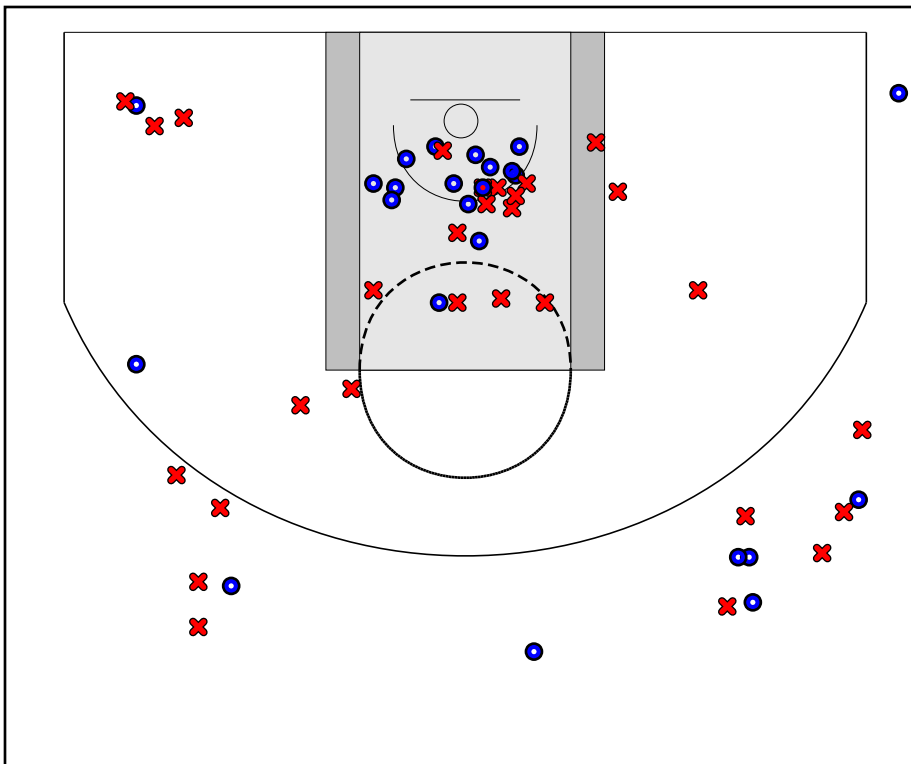

Game Summary Comparison

Statistic	Pickerington Central Lady Tigers	Ironton Lady Fighting Tigers
Points	67	41
<i>Field Goals</i>	25 / 56	13 / 44
2 Point	18 / 42	12 / 36
3 Point	7 / 14	1 / 8
<i>Free Throws</i>	10 / 16	14 / 20
Assists	2	3
Rebounds	32	32
<i>Offensive</i>	10	9
<i>Defensive</i>	22	23
Blocks	1	1
Steals	6	0
Deflections	0	0
Turnovers	4	12
Charges Taken	0	0
Personal Fouls	13	13

Pickerington Central Lady Tigers