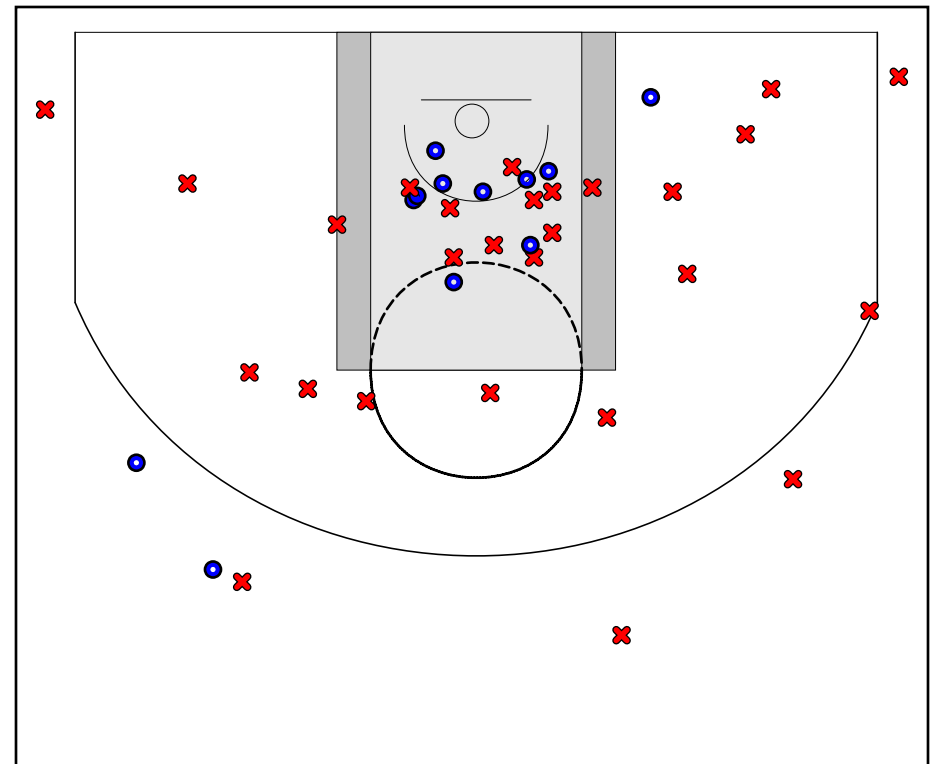

Ironton Lady Fighting Tigers